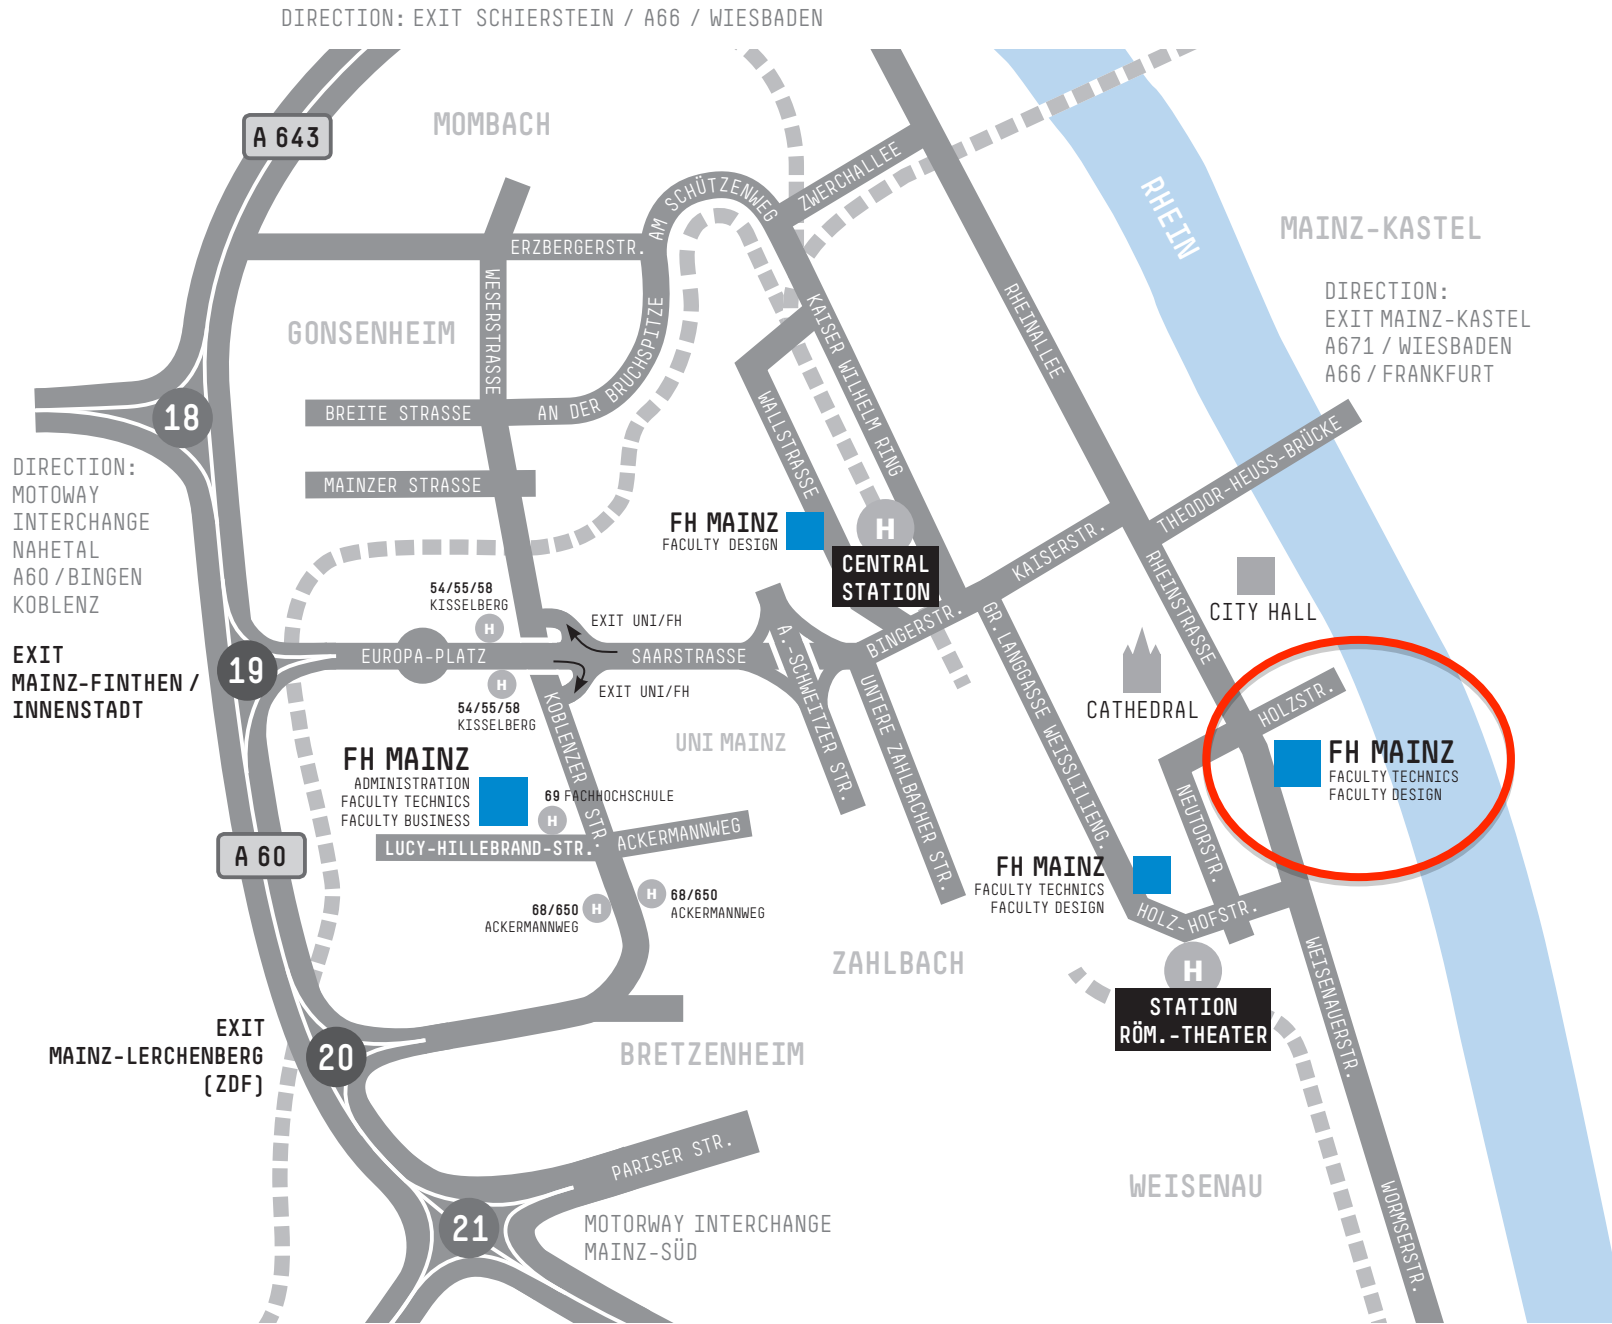

THE UNIVERSITY OF APPLIED SCIENCES AND THEIR LOCATIONS / DIRECTIONS

FACHHOCHSCHULE MAINZ
UNIVERSITY OF APPLIED SCIENCES

LOCATION CAMPUS
LUCY-HILLEBRAND-STRASSE 2
55128 MAINZ

ADMINISTRATION
FACULTY TECHNICS
FACULTY BUSINESS

LOCATION HOLZSTRASSE
HOLZSTRASSE 36
55116 MAINZ

FACULTY TECHNICS
FACULTY DESIGN

LOCATION HOLZHOFSTRASSE
HOLZHOFSTRASSE 8
55116 MAINZ

FACULTY TECHNICS
FACULTY DESIGN

LOCATION WALLSTRASSE
WALLSTRASSE 11
55122 MAINZ